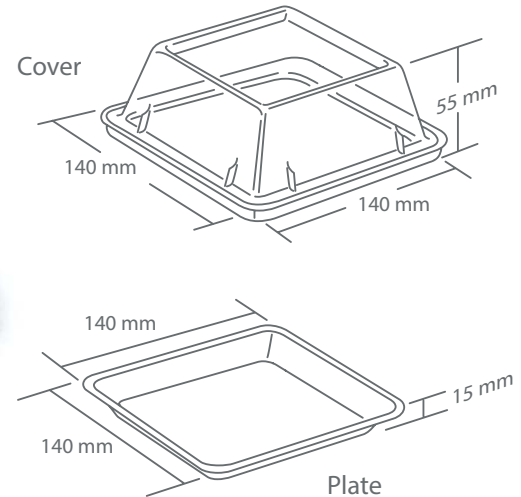

Size 140 x 140 mm Plate & Cover

Sold as a set or separately

Colours

Plate: Mushroom

Cover: Natural

Codes

PL14X14MU

COV14X14NA