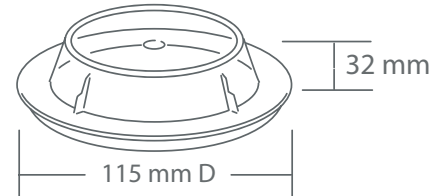

165 mm Diameter
Shell Pink

Plain Food Bowls

127 mm Diameter (Dessert)
 and 165 mm Diameter (Cereal),
 each available in two colours.

Sizes

Cereal Bowl

165 mm D

Dessert Bowl

127 mm D

127 mm Diameter
Mushroom

127 mm Diameter
Shell Pink

- 165 mm **Mushroom**
- 165 mm **Shell Pink**
- 127 mm **Mushroom**
- 127 mm **Shell Pink**

Colour

- BWLF16MU
- BWLF16SP
- BWLF13MU
- BWLF13SP

Codes

[Back to Contents Page](#)

douglasbean.com.au

Plates, Bowls, Trays & Covers CONTD.

AUTOTHERM Translucent Round Covers

Sizes in three smaller sizes: 90 mm D, 105 mm D and 115 mm D

Colours

All covers in **Natural** only

Codes

90 mm Diam. **COV09NA**