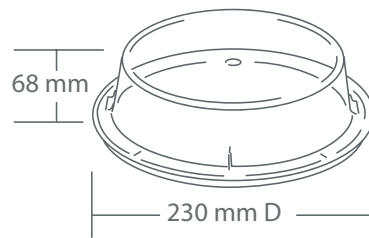

230 mm D

COV23NA

AUTOTHERM Translucent Round Covers

in two larger sizes: 250 mm D and 230 mm D

Sizes

Covers in **Natural** only

Colour

Codes