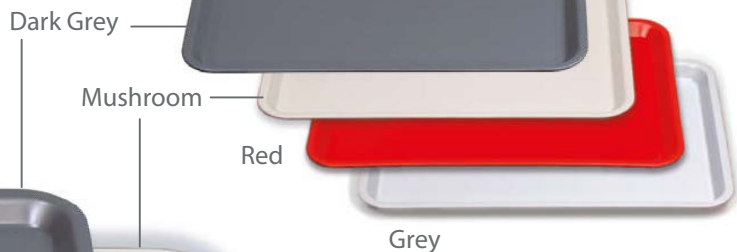

Food Service Trays

Our food service trays are designed and made in Australia from high durability synthetic materials, and are suitable for autoclave sterilization.

AUTOPLAS Food Trays

Size 55 cm x 40 cm x 2.5 cm
available in 4 colours

Colours

Mushroom

Grey

Red

Dark Grey

Codes

FTR55X40X2.5MU

FTR55X40X2.5GY

FTR55X40X2.5RD

FTR55X40X2.5DG