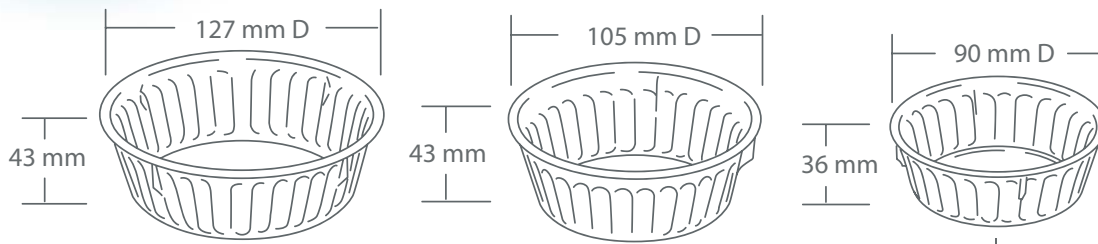

127 mm Diameter

- Natural
- Blue Tint
- Natural
- Blue Tint
- Mushroom
- Natural
- Blue Tint

- BWLFF13NA
- BWLFF13BT
- BWLFF10NA
- BWLFF10BT
- BWLFF10MU
- BWLFF09NA
- BWLFF09BT

Sizes

Colours

Codes