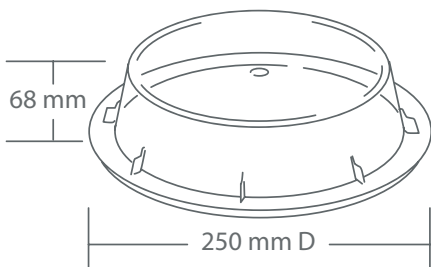

127 mm Diam. **COV13NA**

165 mm Diam. **COV16NA**

180 mm Diam. **COV18NA**

Douglas Bean
Australia

[Back to Contents Page](#)

Plates, Bowls, Trays & Covers CONTD.

Large cover fits most 250 mm (10 inch) dinner plates