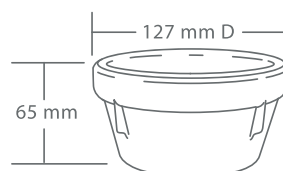

INSULATED PRODUCTS Continued

Insulated Nesting Bowls

Nesting Bowls
Dusty Pink/Shell Pink

Size

AUTOTHERM Insulated 127 mm D. Nesting Bowl & Lid

- Available in 3 colour styles
- Lid is also insulated to retain heat
- 127mm Diameter; holds 250 ml of hot or cold liquid
- Lid and Bowl sold separately

NEW

Nesting Bowls Grey/Dark Grey

Nesting Bowls Mushroom

127 mm Diameter
Insulated Nesting Bowl

127 mm Diameter
Insulated Bowl Lid
(fits Nesting & Stacking Bowl)

Insulated Lids
Grey/Dark Grey

Insulated Lids
Mushroom