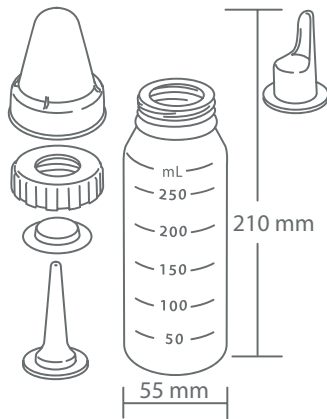

Colours

Squeeze Bottle Natural

Feeder Spoon Natural

Feeder Spout Natural

Closure Cap Mushroom

Nut Mushroom

Cover Mushroom

Codes

FEEDBTNA

FEEDBTSPNNA

FEEDBTSPTNA

FEEDBTN/CMU

FEEDBTNUTMU

FEEDBTCOVMU

Item