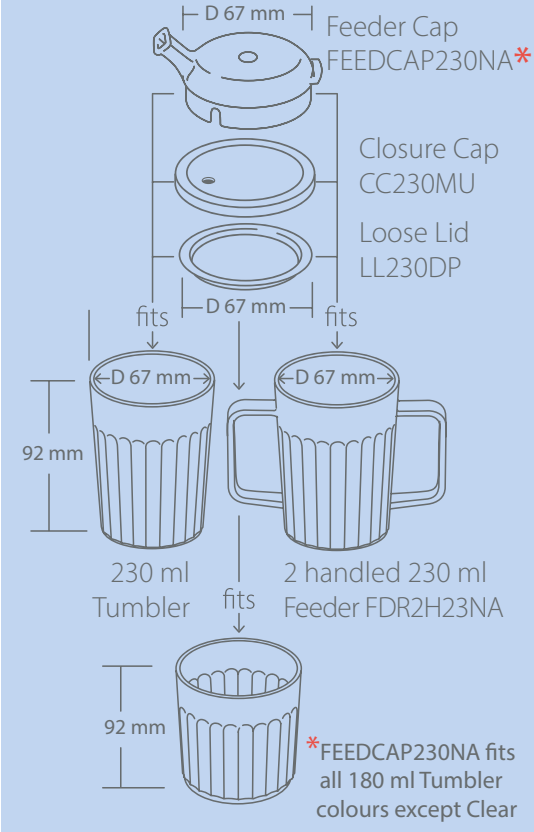

Loose Lid - LL230DP

* Clear tumbler only does NOT fit the FEEDCAP230NA

Douglas Bean
Australia

[Back to Contents Page](#)

Closure Caps, Lids & Feeder Caps

FITTING GUIDE

Our system of Feeder Caps, Closure Caps and Loose Lids are designed to fit our whole range of tumblers, cups and feeders.