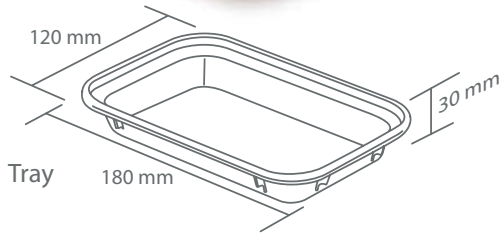

FTR20X14SP

COV20X14NA

Douglas Bean
Australia

[Back to Contents Page](#)

Plates, Bowls, Trays & Covers CONTD.

180 x 120 mm Tray & Cover

Sold as a set or separately

Size