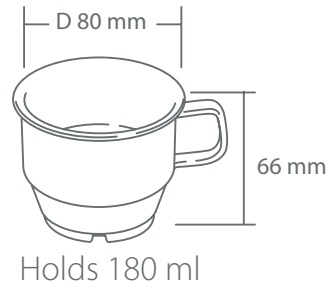

Colours

Shell Pink

Mushroom

Codes

CUPST18SP

CUPST18MU

Codes

SAUCERSP

SAUCERMU

Size