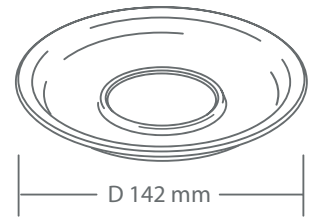

Colours

Shell Pink

Mushroom

Codes

CUPST18SP

CUPST18MU

Codes

SAUCERSP

SAUCERMU

Size