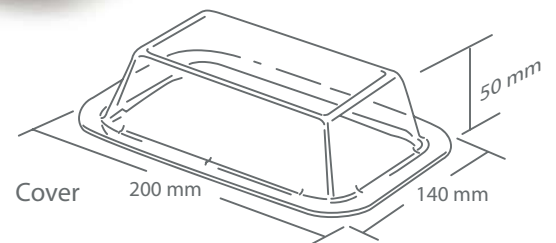

Size 200 x 140 mm Tray & Cover

Sold as a set or separately

Colours

Tray: Mushroom

or Shell Pink

Cover: Natural

Codes

FTR20X14MU

FTR20X14SP

COV20X14NA

Douglas Bean
Australia

[Back to Contents Page](#)