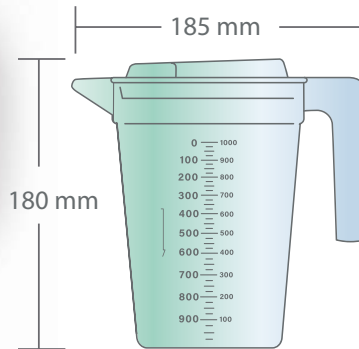

Colours

Grey/Dark Grey

Natural

Pastel Green

Shell Pink

Mushroom

Blue Tint

Yellow Tint

Green Tint

Jug & Lid

JUG1LGY

JUG1LNA

JUG1LGR

JUG1LSP

JUG1LMU

JUG1LBT

JUG1LYT

JUG1LGT

Lid Only

JUG1LLIDDG

JUG1LLIDNA

JUG1LLIDGR

JUG1LLIDSP

JUG1LLIDMU

JUG1LLIDBT

JUG1LLIDYT

JUG1LLIDGT

Note: new CODES -
formerly JUG1LYE and JUG1LLIDYE)

Douglas Bean
Australia

[Back to Contents Page](#)