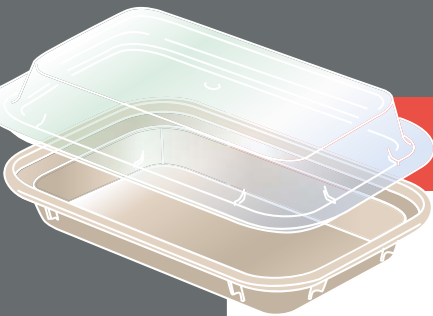

100 x 100 mm Square Bowl & Cover

Sold as a set or separately

Size

Bowl: Mushroom

Cover: Natural

Bowl: Mushroom

Bowl: Shell Pink

Bowl: Russet

douglasbean.com.au

Plates, Bowls, Trays & Covers CONTD.

Size **80 x 80 mm**
Square Bowl & Cover

Sold as a set or separately

Colours

Bowl: Mushroom

Bowl: Shell Pink

Cover: Natural