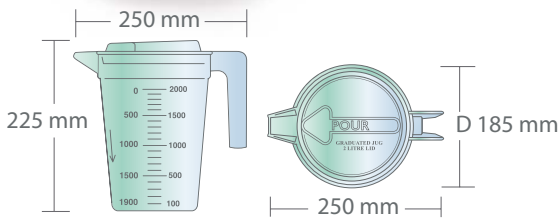

JUG2LNA Available in Natural only ☐

JUG06LNA Available in Natural only ☐

Codes

Jugs & Carafes – PRICE LIST/ORDER FORM

Jug/Carafe/Lid size	COLOUR	CODES	Each	Per 10	Box Qty.	My Order Qty.
☐ 600 ml Graduated Jug & Lid	☐ NATURAL	JUG06LNA	$10.00	$76.00	10	☐ ____
☐ 600 ml Graduated Lid Only	☐ NATURAL	JUG06LLIDNA	$3.60	$27.00	10	☐ ____
☐ 1000 ml Graduated Jug & Lid	☐ NATURAL	JUG11NA	$15.50	$109.00	10	☐ ____
NEW ☐ 1000 ml Graduated Jug & Lid	☐ Grey/Dark Grey	JUG11GY	$15.50	$109.00	10	☐ ____
☐ 1000 ml Graduated Jug & Lid	☐ PASTEL GREEN	JUG11GR	$15.50	$109.00	10	☐ ____
☐ 1000 ml Graduated Jug & Lid	☐ SHELL PINK	JUG11SP	$15.50	$109.00	10	☐ ____
☐ 1000 ml Graduated Jug & Lid	☐ MUSHROOM	JUG11MU	$15.50	$109.00	10	☐ ____
☐ 1000 ml Graduated Jug & Lid	☐ YELLOW TINT	JUG11YT*	$15.50	$109.00	10	☐ ____
☐ 1000 ml Graduated Jug & Lid	☐ BLUE TINT	JUG11BT	$15.50	$109.00	10	☐ ____
☐ 1000 ml Graduated Jug & Lid	☐ GREEN TINT	JUG11GT	$15.50	$109.00	10	☐ ____
☐ 1000 ml Lid Only	☐ NATURAL	JUG11LIDNA	$5.50	$34.50	20	☐ ____
NEW ☐ 1000 ml Lid Only	☐ DARK GREY	JUG11LIDDG	$5.50	$34.50	20	☐ ____
☐ 1000 ml Lid Only	☐ PASTEL GREEN	JUG11LIDGR	$5.50	$34.50	20	☐ ____
☐ 1000 ml Lid Only	☐ SHELL PINK	JUG11LIDSP	$5.50	$34.50	20	☐ ____
☐ 1000 ml Lid Only	☐ MUSHROOM	JUG11LIDMU	$5.50	$34.50	20	☐ ____
☐ 1000 ml Lid Only	☐ YELLOW TINT	JUG11LIDYT*	$5.50	$34.50	20	☐ ____
☐ 1000 ml Lid Only	☐ BLUE TINT	JUG11LIDBT	$5.50	$34.50	20	☐ ____
☐ 1000 ml Lid Only	☐ GREEN TINT	JUG11LIDGT	$5.50	$34.50	20	☐ ____
☐ 2000 ml Graduated Jug & Lid	☐ NATURAL	JUG2LNA	$26.00	$182.00	5	☐ ____
☐ 900 ml Graduated Carafe	☐ NATURAL	WCRFNA	$8.50	$66.00	10	☐ ____
☐ 900 ml Graduated Carafe	☐ BLUE TINT	WCRFBT	$8.50	$66.00	10	☐ ____

[Back to Contents Page](#)

*New Codes

douglasbean.com.au