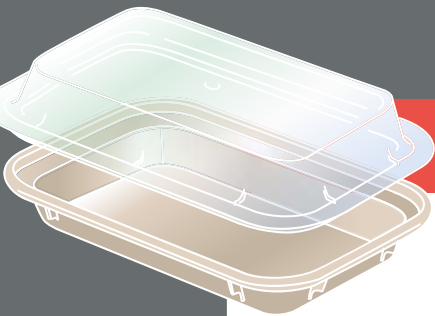

Douglas Bean
Australia

[Back to Contents Page](#)

Jugs & Carafes Continued

2 Litre Jug
with removable lid,
graduated per 100 ml
volumes to 2000 ml

600 ml Jug
with removable lid,
graduated per 50 ml
volumes to 600 ml

[Back to Contents Page](#)

*New Codes

douglasbean.com.au

Plates, Bowls, Trays & Covers

Our durable, reusable trays, plates and matching covers have been relied upon by hospitals, aged care and healthcare providers for decades. They are food safe and suitable for hot food. Designed and made in Australia from high durability synthetic materials, and suitable for autoclave sterilization.