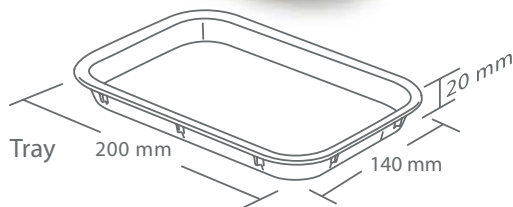

Size 200 x 140 mm Tray & Cover

Sold as a set or separately

Colours

Tray: Mushroom

or Shell Pink

Cover: Natural

Codes

FTR20X14MU

FTR20X14SP

COV20X14NA

Douglas Bean
Australia

[Back to Contents Page](#)