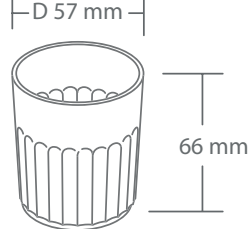

Holds 140 ml