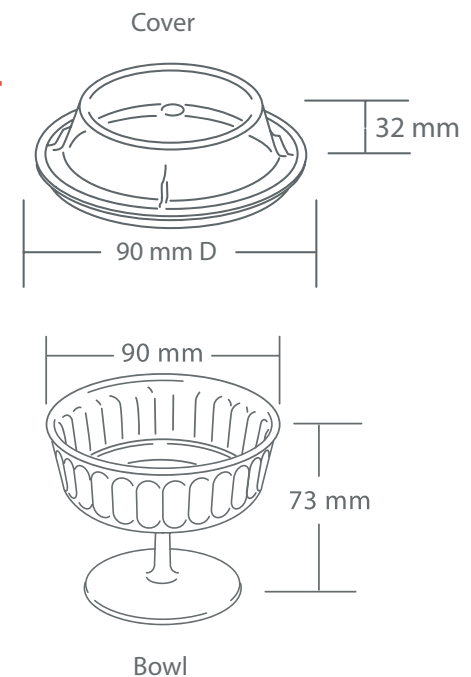

douglasbean.com.au

Plates, Bowls, Trays & Covers CONTD.

Size **80 x 80 mm**
Square Bowl & Cover

Sold as a set or separately

Colours

Bowl: Mushroom

Bowl: Shell Pink

Cover: Natural

Codes

BWLF08X08BWLUMU

BWLF08X08BWLSP

BWLF08X08LIDNA

Size **90 mm Diameter**
Stemmed Bowl & AUTOTHERM Cover

Sold as a set or separately

Colour

Stemmed Bowl: Clear

165 mm Diameter
Shell Pink

Plain Food Bowls

127 mm Diameter (Dessert)
 and 165 mm Diameter (Cereal),
 each available in two colours.

Sizes

Cereal Bowl

165 mm D

Dessert Bowl

127 mm D