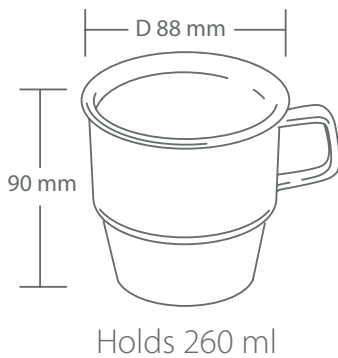

SAUCERSP

SAUCERMU

Size

260 ml Cup

Larger stackable cups available in four colours, fitting the same saucers as the 180 ml cups.

Colours

Dusty Pink (shown on Shell Pink saucer)

Mushroom (on matching saucer)