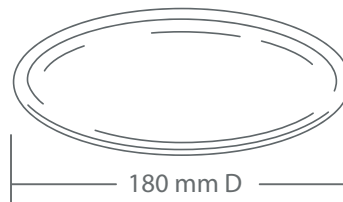

Covers in **Natural** only

Colour

Codes

Dinner Plate

230 mm D

230 mm **Mushroom**

PL230SMU

Side Plate

180 mm D

180 mm **Mushroom**

PL180MU

Round Dining Plates

in two sizes: 180 mm (Side Plate) and 230 mm (Dinner Plate)

Sizes

Colour

Codes