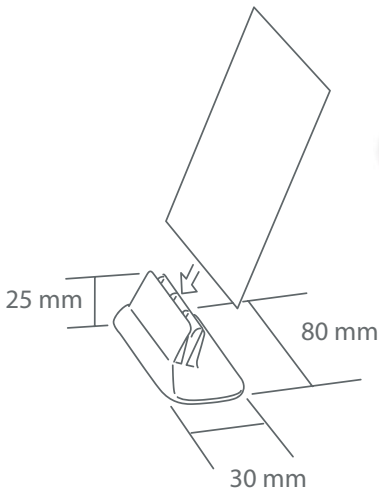

Dusty Pink

MHINCDP

Brown

MHINCBR

Mushroom

MHINCMU

Item

Colours

Codes

Vertical Menu Holders

in three colours