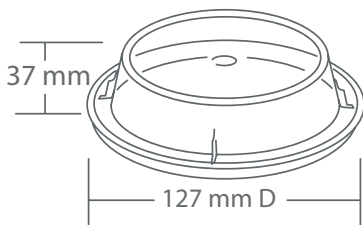

AUTOTHERM Translucent Round Covers

in three sizes: 127 mm D, 165 mm D and 180 mm D

Colour

All covers in **Natural** only

Codes

127 mm Diam. **COV13NA**

165 mm Diam. **COV16NA**

180 mm Diam. **COV18NA**

Douglas Bean
Australia

[Back to Contents Page](#)