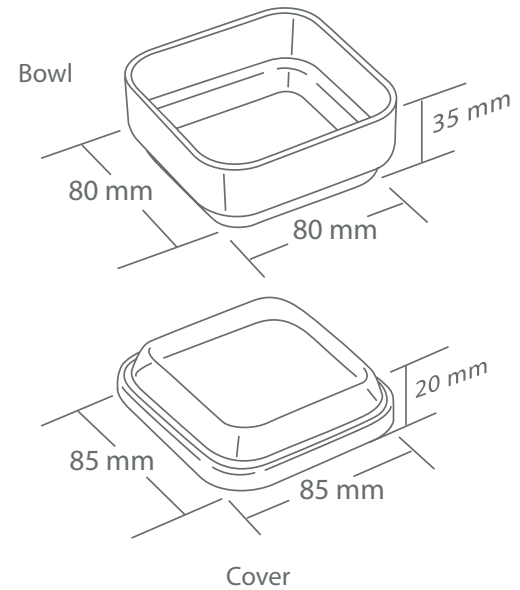

douglasbean.com.au

Plates, Bowls, Trays & Covers CONTD.

Size **80 x 80 mm**
Square Bowl & Cover

Sold as a set or separately

Colours

Bowl: Mushroom

Bowl: Shell Pink

Cover: Natural

Codes

BWLF08X08BWLUMU

BWLF08X08BWLSP

BWLF08X08LIDNA

Size **90 mm Diameter**
Stemmed Bowl & AUTOTHERM Cover

Sold as a set or separately

Colour

Stemmed Bowl: Clear