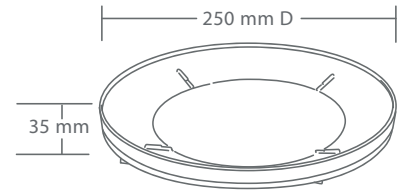

230 mm Diameter Insulated Cover
(fits 230mm D plates)

Colour Mushroom

Codes (Cover:) INCOV23LIDMU (Base:) INCOV23BASEMU

AUTOTHERM Insulated Products – PRICE LIST

	Item	COLOUR	CODE	Each	per 10	Box Qty.	My Order Qty
	☐ 250 ml Beverage Pot & Lid	GREY/ DARK GREY	INBEV250POTGY	$19.50	$150.00	20	____
	☐ 250 ml Beverage Pot & Lid	MUSHROOM/BROWN	INBEV250POTMU	$19.50	$150.00	20	____
	☐ 250 ml Beverage Pot & Lid	DUSTY P./SHELL PINK	INBEV250POTSP	$19.50	$150.00	20	____
	☐ 250 ml Beverage Lid ONLY	BROWN	INBEV250LIDBR	$6.50	$50.00	20	____
	☐ 250 ml Beverage Lid ONLY	DUSTY PINK	INBEV250LIDDP	$6.50	$50.00	20	____
	☐ 250 ml Beverage Lid ONLY	DARK GREY	INBEV250LIDDG	$6.50	$50.00	20	____
	☐ 250 ml Feeder Cup ONLY	GREY/ DARK GREY	INFDRUCPGY	$17.00	$130.00	20	____
	☐ 250 ml Feeder Cup ONLY	MUSHROOM/BROWN	INFDRUCPMU	$17.00	$130.00	20	____
	☐ 250 ml Feeder Cup ONLY	DUSTY P./SHELL PINK	INFDRUCPSP	$17.00	$130.00	20	____
	☐ 250 ml Feeder Lid ONLY	MUSHROOM	INFDRLIDMU	$2.80	$28.00	20	____
	☐ 250 ml Feeder Lid ONLY	DUSTY PINK	INFDRLIDDP	$2.80	$28.00	20	____
	☐ 250 ml Feeder Lid ONLY	GREY	INFDRLIDGY	$2.80	$28.00	20	____
	☐ 127 mm Diam. Nesting Bowl	GREY/ DARK GREY	INBWLN13BWLGY	$16.90	$130.00	20	____
	☐ 127 mm Diam. Nesting Bowl	DUSTY P./SHELL PINK	INBWLN13BWLSP	$16.90	$130.00	20	____
	☐ 127 mm Diam. Nesting Bowl	MUSHROOM	INBWLN13BWL MU	$16.90	$130.00	20	____
	☐ 127 mm D. Nesting Lid ONLY	GREY/ DARK GREY	INBWLN13LIDGY	$13.00	$100.00	20	____
	☐ 127 mm D. Nesting Lid ONLY	DUSTY P./SHELL PINK	INBWLN13LIDSP	$13.00	$100.00	20	____
	☐ 127 mm D. Nesting Lid ONLY	MUSHROOM	INBWLN13LIDMU	$13.00	$100.00	20	____
	☐ 230 mm D. Plate Cover ONLY	MUSHROOM	INCOV23LIDMU	$26.00	$200.00	20	____
	☐ 230 mm D. Plate Base ONLY	MUSHROOM	INCOV23BASEMU	$23.50	$180.00	20	____