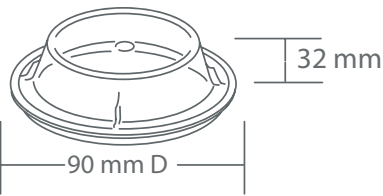

165 mm Diameter
Shell Pink

Plain Food Bowls

127 mm Diameter (Dessert)
 and 165 mm Diameter (Cereal),
 each available in two colours.

Sizes

Cereal Bowl

165 mm D

Dessert Bowl

127 mm D

127 mm Diameter
Mushroom

127 mm Diameter
Shell Pink

- 165 mm **Mushroom**
- 165 mm **Shell Pink**
- 127 mm **Mushroom**
- 127 mm **Shell Pink**

Colour

- BWLF16MU
- BWLF16SP
- BWLF13MU
- BWLF13SP

Codes

[Back to Contents Page](#)

douglasbean.com.au

Plates, Bowls, Trays & Covers CONTD.

AUTOTHERM Translucent Round Covers

Sizes in three smaller sizes: 90 mm D, 105 mm D and 115 mm D

Colours

All covers in **Natural** only

Codes

90 mm Diam. **COV09NA**