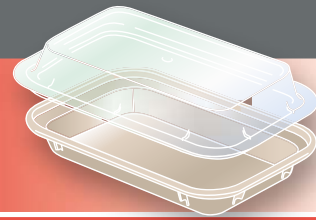

Plates, Bowls, Trays & Covers

PRICE LIST/ORDER FORM

✓	Item / Size	COLOUR	CODES	EACH	Per 10	Box Qty.	Your Order
☐	Tray - 200 mm x 140 mm	MUSHROOM	FTR20X14MU	$6.30	$48.00	10	____
☐	Tray - 200 mm x 140 mm	SHELL PINK	FTR20X14SP	$6.30	$48.00	10	____
☐	Cover - 200 mm x 140 mm	NATURAL	COV20X14NA	$7.60	$58.00	10	____
☐	Tray - 180 mm x 120 mm	MUSHROOM	FTR18X12MU	$6.00	$45.00	20	____
☐	Cover - 180 mm x 120 mm	NATURAL	COV18X12NA	$7.60	$58.00	20	____
☐	Plate - 140 x 140 mm Square	MUSHROOM	PL14X14MU	$5.50	$42.00	20	____
☐	Cover - 140 x 140 mm Square	NATURAL	COV14X14NA	$5.85	$45.00	20	____
☐	Bowl - 100 x 100 mm Square	SHELL PINK	BWLF10X10BWLSP	$5.20	$40.00	20	____
☐	Bowl - 100 x 100 mm Square	MUSHROOM	BWLF10X10BWL MU	$5.20	$40.00	20	____
☐	Bowl - 100 x 100 mm Square	RUSSET	BWLF10X10BWL RU	$5.20	$40.00	20	____
☐	Cover - 100 x 100 mm Square	NATURAL	BWLF10X10LIDNA	$3.90	$30.00	20	____
☐	Bowl - 90 mm Diam. Stemmed fits	CLEAR	BWLFFST09CL	$6.50	$50.00	20	____
☐	Cover - 90 mm Diam. Round	NATURAL	COV09NA	$3.80	$28.00	20	____
☐	Bowl - 80 x 80 mm Square	SHELL PINK	BWLF08X08BWLSP	$5.00	$37.50	20	____
☐	Bowl - 80 x 80 mm Square	MUSHROOM	BWLF08X08BWL MU	$5.00	$37.50	20	____
☐	Cover - 80 x 80 mm Square	NATURAL	BWLF08X08LIDNA	$3.00	$23.00	20	____
☐	Fluted Bowl - 127 mm D. Rd.	NATURAL	BWLFF13NA	$7.30	$56.00	20	____
☐	Fluted Bowl - 127 mm D. Rd.	BLUE TINT	BWLFF13BT	$7.30	$56.00	20	____
☐	Fluted Bowl - 105 mm D. Rd.	NATURAL	BWLFF10NA	$7.00	$54.00	20	____
☐	Fluted Bowl - 105 mm D. Rd.	BLUE TINT	BWLFF10BT	$7.00	$54.00	20	____
☐	Fluted Bowl - 105 mm D. Rd.	MUSHROOM	BWLFF10MU	$7.00	$54.00	20	____
☐	Fluted Bowl - 90 mm D. Rd.	NATURAL	BWLFF09NA	$6.50	$50.00	20	____
☐	Fluted Bowl - 90 mm D. Rd.	BLUE TINT	BWLFF09BT	$6.50	$50.00	20	____
☐	Plain Bowl - 165 mm D. Round	SHELL PINK	BWLF16SP	$6.80	$52.00	20	____
☐	Plain Bowl - 165 mm D. Round	MUSHROOM	BWLF16MU	$6.80	$52.00	20	____
☐	Plain Bowl - 127 mm D. Round	SHELL PINK	BWLF13SP	$5.20	$38.00	20	____
☐	Plain Bowl - 127 mm D. Round	MUSHROOM	BWLF13MU	$5.20	$38.00	20	____
☐	Cover - 250 mm Diam. Round	NATURAL	COV25NA	$12.50	$98.00	20	____
☐	Cover - 230 mm Diam. Round	NATURAL	COV23NA	$10.20	$78.00	20	____
☐	Cover - 180 mm Diam. Round	NATURAL	COV18NA	$8.50	$66.00	20	____
☐	Cover - 165 mm Diam. Round	NATURAL	COV16NA	$7.60	$57.00	20	____
☐	Cover - 127 mm Diam. Round	NATURAL	COV13NA	$5.40	$41.00	20	____
☐	Cover - 115 mm Diam. Round	NATURAL	COV12NA	$4.60	$35.00	20	____
☐	Cover - 105 mm Diam. Round	NATURAL	COV10NA	$4.30	$32.00	20	____
☐	Cover - 90 mm Diam. Round	NATURAL	COV09NA	$3.80	$28.00	20	____
☐	Dinner Plate - 230 mm Diam.	MUSHROOM	PL230SMU	$12.00	$84.00	20	____
☐	Side Plate - 180 mm Diam.	MUSHROOM	PL180MU	$8.50	$65.00	20	____

Include CODES to specify colour. Print this page, fill in your orders and email to us: info@douglasbean.com.au or call on (03) 9801 4400 or 1800 338 212 for orders or enquiries. You can also request quotations at douglasbean.com.au