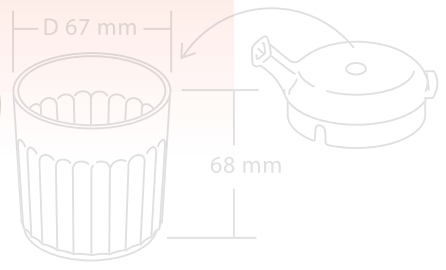

2026 CATERING

PRICE LIST

Douglas Bean
Australia

MEDICAL CATERING LABORATORY

Douglas Bean Australia

Douglas Bean c.1981

Douglas Bean began designing and manufacturing plastic ware in the early 1960s, opening a factory in Richmond, Victoria. Douglas Bean (Australia) has supplied durable, reliable, utilitarian catering and medical products to Health and Aged Care Sectors for more than fifty years. Sons Nick and Richard, and daughters Debbie and Lucinda are proud to continue the company's commitment to high quality products that are locally designed and manufactured.