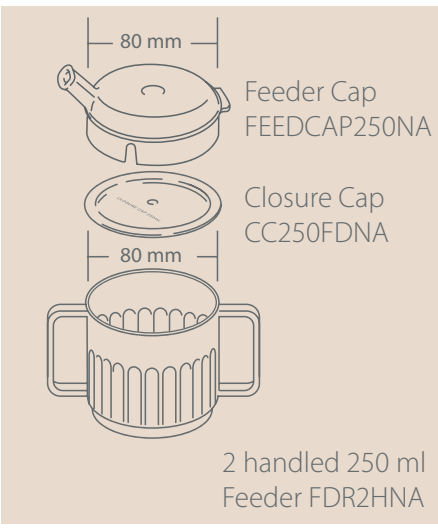

Loose Lid - LL230DP

* Clear tumbler only does NOT fit the FEEDCAP230NA

Douglas Bean
Australia

[Back to Contents Page](#)

Closure Caps, Lids & Feeder Caps

FITTING GUIDE

Our system of Feeder Caps, Closure Caps and Loose Lids are designed to fit our whole range of tumblers, cups and feeders.