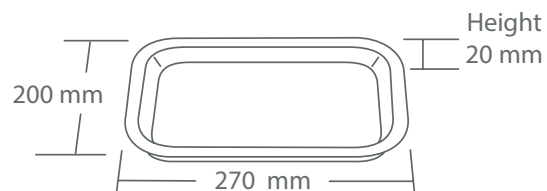

Mushroom

AUTOPLAS Food Trays

27 cm x 20 cm x 2 cm
available in 3 colours

Size

Pastel Green

Grey

Pastel Green

FTR27X20GR