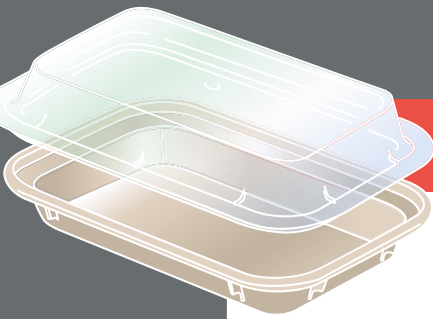

Plates, Bowls, Trays & Covers CONTD.

AUTOTHERM Translucent Round Covers

Sizes in three smaller sizes: 90 mm D, 105 mm D and 115 mm D