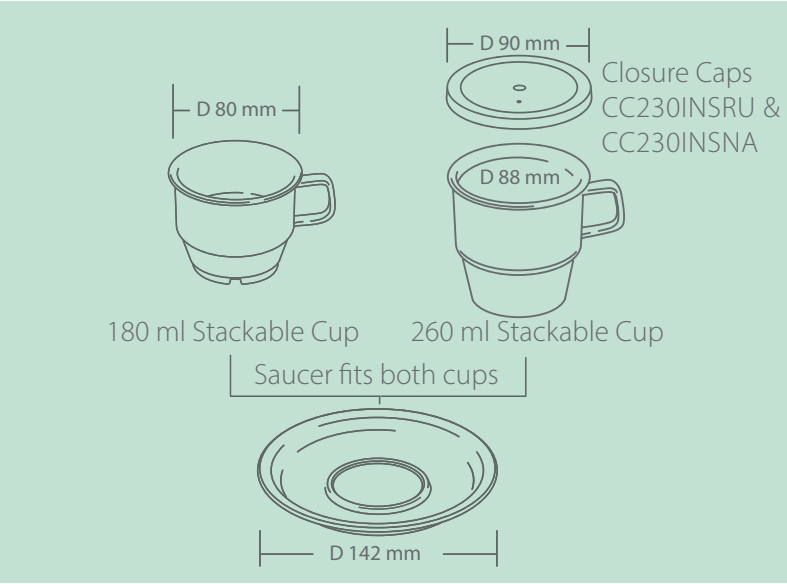

Loose Lid - LL230DP

* Clear tumbler only does NOT fit the FEEDCAP230NA

Douglas Bean
Australia

[Back to Contents Page](#)

Closure Caps, Lids & Feeder Caps

FITTING GUIDE

Our system of Feeder Caps, Closure Caps and Loose Lids are designed to fit our whole range of tumblers, cups and feeders.