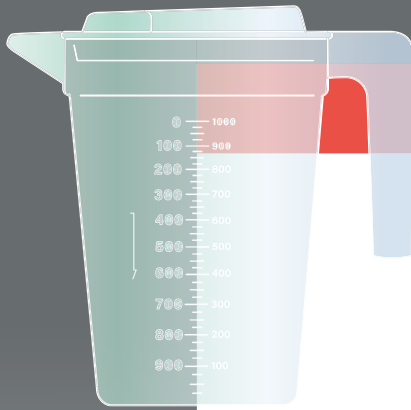

WCRFBT

Size

Colours

Codes

[Back to Contents Page](#)

douglasbean.com.au

Jugs & Carafes Continued

Our heavy duty, reusable catering jugs have been a staple for many hospitals and healthcare providers for over 30 years. They are food safe and suitable for hot food and drinks. Designed and made in Australia from high durability synthetic materials, all are perfect autoclave sterilization.