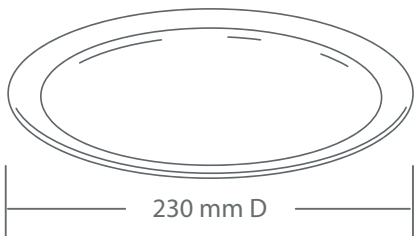

Covers in **Natural** only

Colour

Codes

Dinner Plate

230 mm D

230 mm **Mushroom**

PL230SMU

Side Plate

180 mm D

180 mm **Mushroom**

PL180MU

Round Dining Plates

in two sizes: 180 mm (Side Plate) and 230 mm (Dinner Plate)

Sizes

Colour

Codes