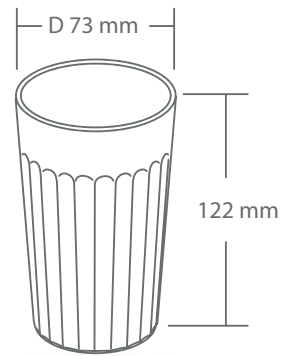

Size **280 ml Tumbler**
in 4 colours

Colours
Codes

 Natural
TUMB280NA

 Pastel Green
TUMB280GR

 Clear
TUMB280CL

 Mushroom
TUMB280MU

Fits 280 ml Tumblers fit Loose Lids LL280YE/NA/BR    

Size **230 ml Tumbler**
in 9 colours