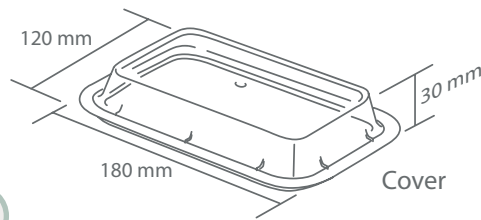

FTR20X14SP

COV20X14NA

Douglas Bean
Australia

[Back to Contents Page](#)

Plates, Bowls, Trays & Covers CONTD.

180 x 120 mm Tray & Cover

Sold as a set or separately

Size