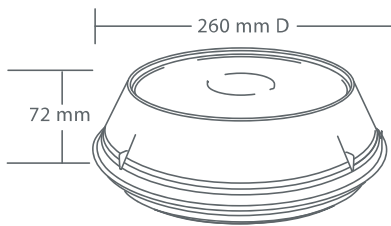

Insulated Plate Covers

Size **AUTOTHERM 230 mm D.**
Insulated Plate Cover and Base

- fits 230 mm Diameter plates
- Cover & Base available in Mushroom
- Base & Lid are both insulated to retain heat
- Insulated Cover & Insulated Base are sold separately