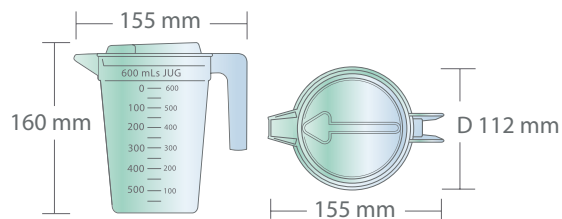

JUG2LNA Available in Natural only ☐

JUG06LNA Available in Natural only ☐

Codes

Jugs & Carafes – PRICE LIST/ORDER FORM

Jug/Carafe/Lid size	COLOUR	CODES	Each	Per 10	Box Qty.	My Order Qty.
☐ 600 ml Graduated Jug & Lid	☐ NATURAL	JUG06LNA	$10.00	$76.00	10	☐ ____
☐ 600 ml Graduated Lid Only	☐ NATURAL	JUG06LLIDNA	$3.60	$27.00	10	☐ ____
☐ 1000 ml Graduated Jug & Lid	☐ NATURAL	JUG11NA	$15.50	$109.00	10	☐ ____
NEW ☐ 1000 ml Graduated Jug & Lid	☐ Grey/Dark Grey	JUG11GY	$15.50	$109.00	10	☐ ____
☐ 1000 ml Graduated Jug & Lid	☐ PASTEL GREEN	JUG11GR	$15.50	$109.00	10	☐ ____
☐ 1000 ml Graduated Jug & Lid	☐ SHELL PINK	JUG11SP	$15.50	$109.00	10	☐ ____
☐ 1000 ml Graduated Jug & Lid	☐ MUSHROOM	JUG11MU	$15.50	$109.00	10	☐ ____
☐ 1000 ml Graduated Jug & Lid	☐ YELLOW TINT	JUG11YT*	$15.50	$109.00	10	☐ ____
☐ 1000 ml Graduated Jug & Lid	☐ BLUE TINT	JUG11BT	$15.50	$109.00	10	☐ ____
☐ 1000 ml Graduated Jug & Lid	☐ GREEN TINT	JUG11GT	$15.50	$109.00	10	☐ ____
☐ 1000 ml Lid Only	☐ NATURAL	JUG11LIDNA	$5.50	$34.50	20	☐ ____
NEW ☐ 1000 ml Lid Only	☐ DARK GREY	JUG11LIDDG	$5.50	$34.50	20	☐ ____
☐ 1000 ml Lid Only	☐ PASTEL GREEN	JUG11LIDGR	$5.50	$34.50	20	☐ ____
☐ 1000 ml Lid Only	☐ SHELL PINK	JUG11LIDSP	$5.50	$34.50	20	☐ ____
☐ 1000 ml Lid Only	☐ MUSHROOM	JUG11LIDMU	$5.50	$34.50	20	☐ ____
☐ 1000 ml Lid Only	☐ YELLOW TINT	JUG11LIDYT*	$5.50	$34.50	20	☐ ____
☐ 1000 ml Lid Only	☐ BLUE TINT	JUG11LIDBT	$5.50	$34.50	20	☐ ____
☐ 1000 ml Lid Only	☐ GREEN TINT	JUG11LIDGT	$5.50	$34.50	20	☐ ____
☐ 2000 ml Graduated Jug & Lid	☐ NATURAL	JUG2LNA	$26.00	$182.00	5	☐ ____
☐ 900 ml Graduated Carafe	☐ NATURAL	WCRFNA	$8.50	$66.00	10	☐ ____
☐ 900 ml Graduated Carafe	☐ BLUE TINT	WCRFBT	$8.50	$66.00	10	☐ ____

[Back to Contents Page](#)

*New Codes

douglasbean.com.au