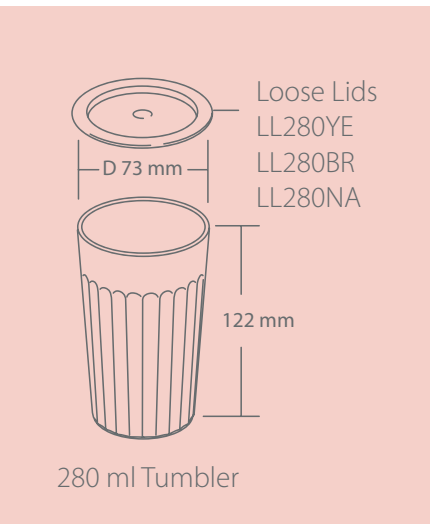

Loose Lid - LL230DP

* Clear tumbler only does NOT fit the FEEDCAP230NA

Douglas Bean
Australia

[Back to Contents Page](#)

Closure Caps, Lids & Feeder Caps

FITTING GUIDE

Our system of Feeder Caps, Closure Caps and Loose Lids are designed to fit our whole range of tumblers, cups and feeders.

73 mm Diam. Loose Lids

Size

to fit 280 ml tumblers
- available in 3 colours

- Brown Loose Lid - LL280BR
- Natural loose lid LL280NA
- Yellow Loose Lid - LL280YE

Codes

[Back to Contents Page](#)

douglasbean.com.au