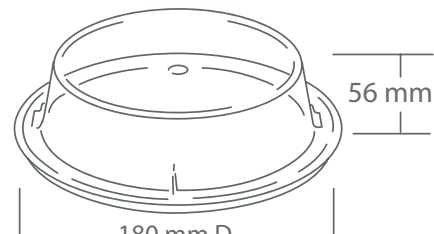

AUTOTHERM Translucent Round Covers

in three sizes: 127 mm D, 165 mm D and 180 mm D

Colour

All covers in **Natural** only

Codes

127 mm Diam. **COV13NA**

165 mm Diam. **COV16NA**

180 mm Diam. **COV18NA**

Douglas Bean
Australia

[Back to Contents Page](#)