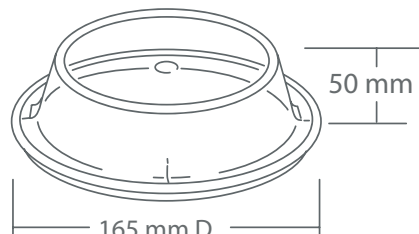

AUTOTHERM Translucent Round Covers

in three sizes: 127 mm D, 165 mm D and 180 mm D

Colour

All covers in **Natural** only

Codes

127 mm Diam. **COV13NA**

165 mm Diam. **COV16NA**

180 mm Diam. **COV18NA**

Douglas Bean
Australia

[Back to Contents Page](#)