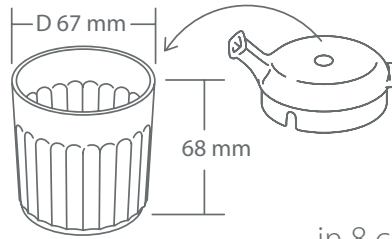

Tumblers Continued

180 ml Tumbler

Size

in 8 colours. Fits the same Feeder Cap as the 230 ml tumblers

Colours

TUMB180NA TUMB180 BT TUMB180BL TUMB180GR TUMB180MU TUMB180SP TUMB180DP TUMB180CL

Codes

Feeder Cap FEEDCAP230NA