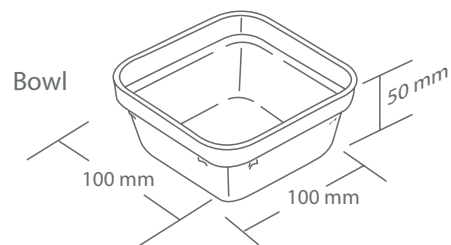

FTR20X14SP

COV20X14NA

Douglas Bean
Australia

[Back to Contents Page](#)

Plates, Bowls, Trays & Covers CONTD.

180 x 120 mm Tray & Cover

Sold as a set or separately

Size

100 x 100 mm Square Bowl & Cover

Sold as a set or separately

Size

Bowl: Mushroom

Cover: Natural

Bowl: Mushroom

Bowl: Shell Pink

Bowl: Russet