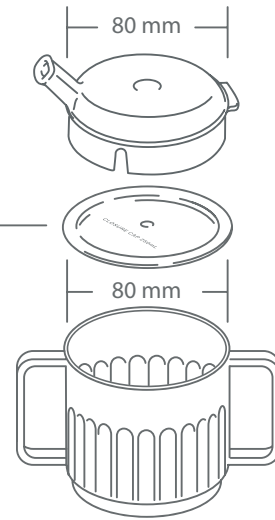

[Back to Contents Page](#)

douglasbean.com.au

Feeders Range

Size 250 ml 2 Handled Feeder

Suitable for soups & thicker foods.

Feeder Cap
FEEDCAP250NA

Closure Cap
CC250FDNA

2 handled 250 ml
Feeder FDR2HNA