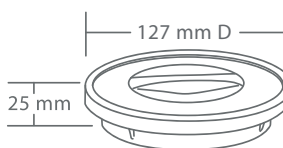

NEW

Nesting Bowls Grey/Dark Grey

Nesting Bowls Mushroom

127 mm Diameter
Insulated Nesting Bowl

127 mm Diameter
Insulated Bowl Lid
(fits Nesting & Stacking Bowl)

Insulated Lids
Grey/Dark Grey

Insulated Lids
Mushroom