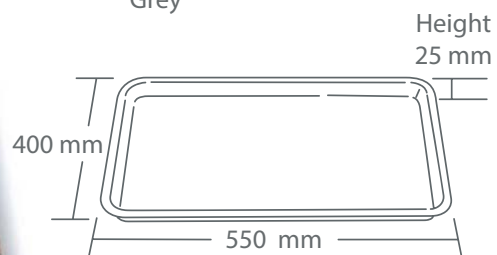

AUTOPLAS Food Trays

Size 55 cm x 40 cm x 2.5 cm
available in 4 colours

Colours

Mushroom

Grey

Red

Dark Grey

Codes