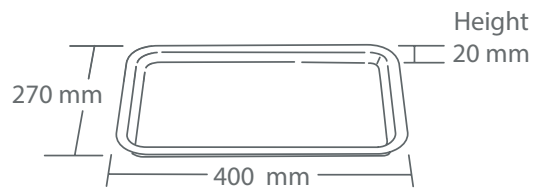

Food Service Trays CONTD.

AUTOPLAS Food Trays

40 cm x 27 cm x 2 cm
available in 5 colours

Size

Red

FTR40X27RD

Mushroom

FTR40X27MU

Grey

FTR40X27GY

Brown

FTR40X27BR

Dark Grey

FTR40X27DG

Colour

Codes

Mushroom

AUTOPLAS Food Trays

27 cm x 20 cm x 2 cm
available in 3 colours

Size

Pastel Green

Grey

Pastel Green

FTR27X20GR

Grey

FTR27X20GY

Mushroom

FTR27X20MU

Colours

Code

[Back to Contents Page](#)

douglasbean.com.au