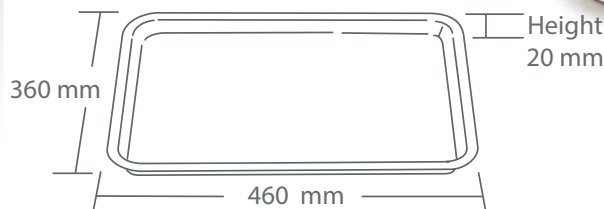

FTR55X40X2.5MU

FTR55X40X2.5GY

FTR55X40X2.5RD

FTR55X40X2.5DG

AUTOPLAS Food Trays

Size 46 cm x 36 cm x 2 cm
available in 4 colours

Colours

Mushroom