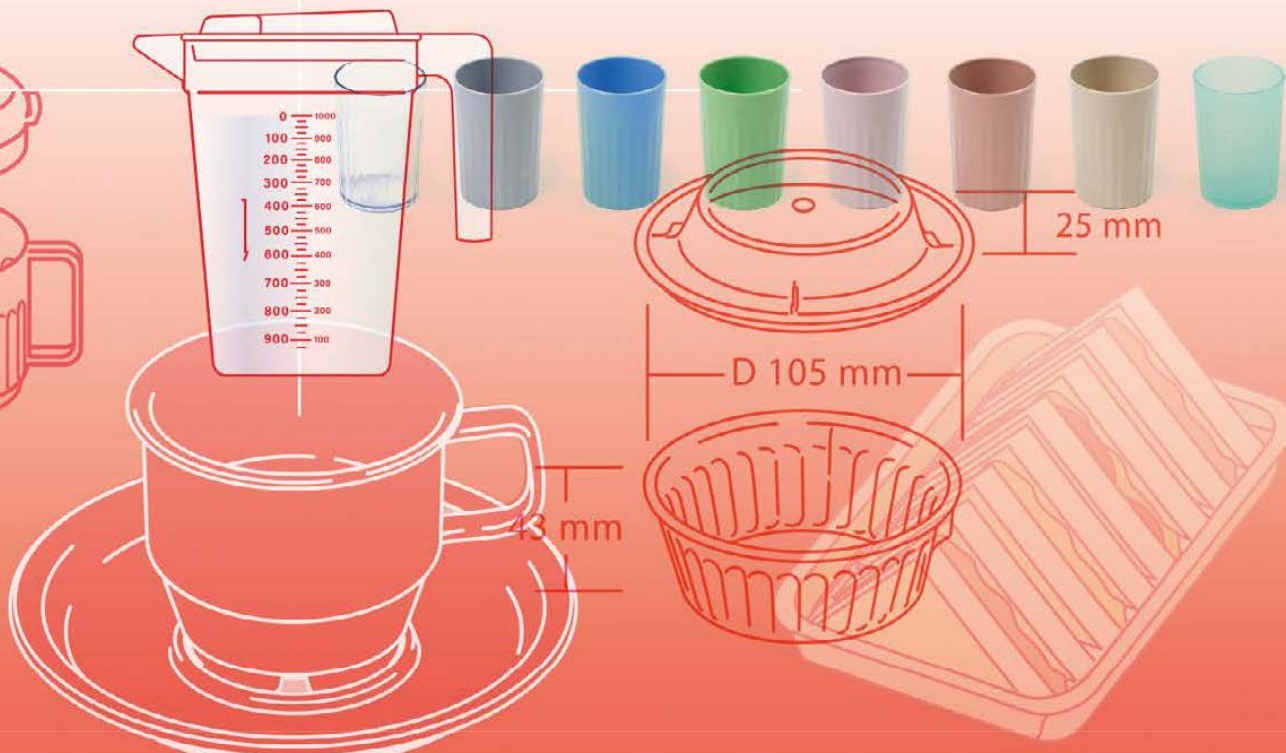

Colour

Tray available in **Mushroom** only

Code

TRFPREC55X40MU