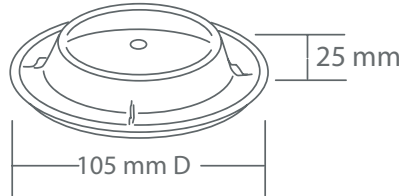

165 mm Diameter
Shell Pink

Plain Food Bowls

127 mm Diameter (Dessert)
 and 165 mm Diameter (Cereal),
 each available in two colours.

Sizes

Cereal Bowl

165 mm D

Dessert Bowl

127 mm D

127 mm Diameter
Mushroom

127 mm Diameter
Shell Pink

- 165 mm **Mushroom**
- 165 mm **Shell Pink**
- 127 mm **Mushroom**
- 127 mm **Shell Pink**

Colour

- BWLF16MU
- BWLF16SP
- BWLF13MU
- BWLF13SP

Codes

[Back to Contents Page](#)

douglasbean.com.au

Plates, Bowls, Trays & Covers CONTD.

AUTOTHERM Translucent Round Covers

Sizes in three smaller sizes: 90 mm D, 105 mm D and 115 mm D

Colours

All covers in **Natural** only

Codes

90 mm Diam. **COV09NA**