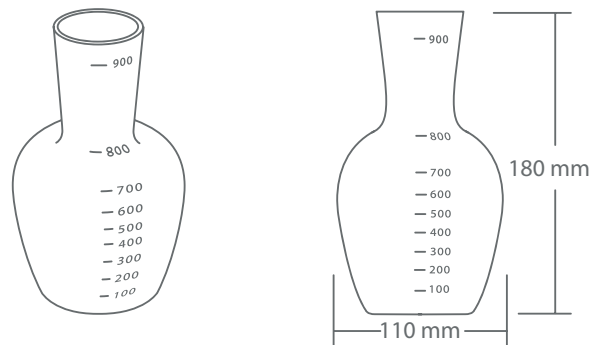

Jugs & Carafes

900 ml Carafes

available in two colours, volume graduations marked for each 100 ml

Carafes hold 900 ml.
Shown on left with matching
230 ml blue tint and natural tumblers.

Natural

Blue Tint

WCRFNA