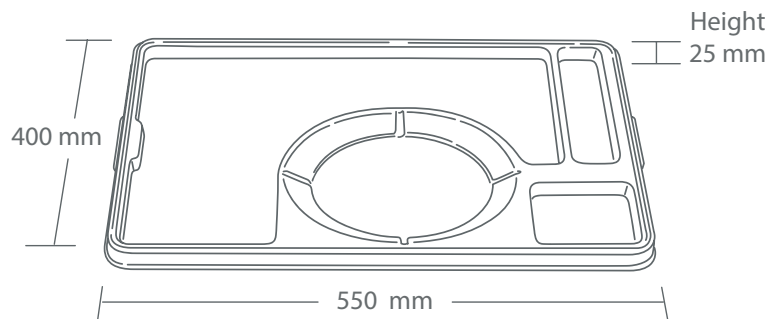

Food Service Trays CONTD.

Our partially recessed food trays fit plates and cutlery, offering increased stability and safety.

AUTOPLAS Part Recessed Food Trays

Size 55 cm x 40 cm x 2.5 cm

Colour

Tray available in **Mushroom** only