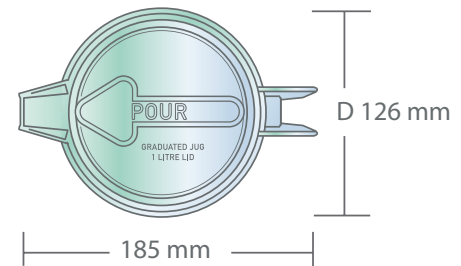

Colours

Grey/Dark Grey

Natural

Pastel Green

Shell Pink

Mushroom

Blue Tint

Yellow Tint

Green Tint

Jug & Lid

JUG1LGY

JUG1LNA

JUG1LGR

JUG1LSP

JUG1LMU

JUG1LBT

JUG1LYT

JUG1LGT

Lid Only

JUG1LLIDDG

JUG1LLIDNA

JUG1LLIDGR

JUG1LLIDSP

JUG1LLIDMU

JUG1LLIDBT

JUG1LLIDYT

JUG1LLIDGT

Note: new CODES -
formerly JUG1LYE and JUG1LLIDYE)

Douglas Bean
Australia

[Back to Contents Page](#)