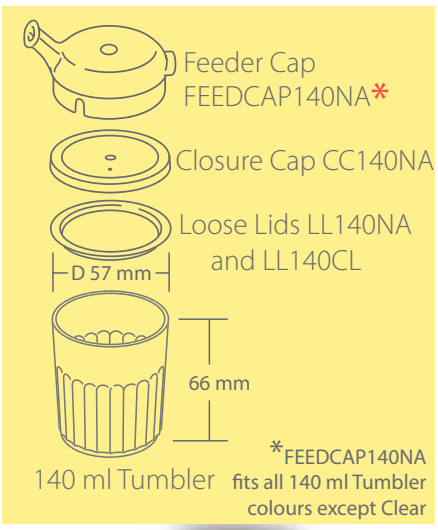

Loose Lid - LL230DP

* Clear tumbler only does NOT fit the FEEDCAP230NA

Douglas Bean
Australia

[Back to Contents Page](#)

Closure Caps, Lids & Feeder Caps

FITTING GUIDE

Our system of Feeder Caps, Closure Caps and Loose Lids are designed to fit our whole range of tumblers, cups and feeders.

73 mm Diam. Loose Lids

Size

to fit 280 ml tumblers
- available in 3 colours

- Brown Loose Lid - LL280BR
- Natural loose lid LL280NA
- Yellow Loose Lid - LL280YE

Codes

[Back to Contents Page](#)

douglasbean.com.au