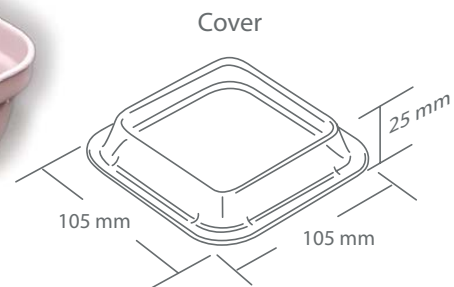

FTR20X14SP

COV20X14NA

Douglas Bean
Australia

[Back to Contents Page](#)

Plates, Bowls, Trays & Covers CONTD.

180 x 120 mm Tray & Cover

Sold as a set or separately

Size

Tray: Mushroom

Cover: Natural

FTR18X12MU

COV18X12NA

Colours

Codes

Bowl: Russet

Bowl: Shell Pink

100 x 100 mm Square Bowl & Cover

Sold as a set or separately

Size

Bowl: Mushroom

Cover: Natural

Bowl: Mushroom

Bowl: Shell Pink

Bowl: Russet